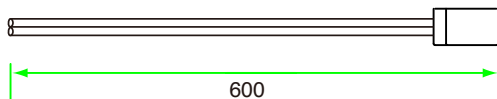

Fan Power Cords

General Specifications

- 1) A2 (180°) : 600/1,000/2,000/3,000 (mm)
- 2) B2 (45°) : 1,000 (mm)
- 3) C2 (90°) : 600/1,000 (mm)

*All the length can be customized. Contact us for more.

Specifications

Model NO.	Style	Remarks	Length (mm)
A2	180°	A2-06	600
		A2-10	1,000
		A2-20	2,000
		A2-30	3,000
B2	45°	B2-10	1,000
C2	90°	C2-06	600
		C2-10	1,000

Dimensions:mm

Dimensions:mm

B2 (45°)

B2-10

C2 (90°)

C2-06

C2-10