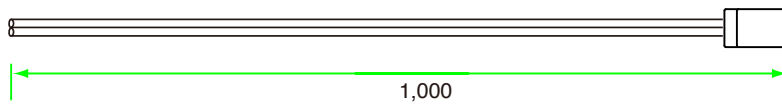

Fan Power Cords

General Specifications

- 1) A2 (180°) : 600/1,000/2,000/3,000 (mm)
- 2) B2 (45°) : 1,000 (mm)
- 3) C2 (90°) : 600/1,000 (mm)

*All the length can be customized. Contact us for more.

Specifications

Model NO.	Style	Remarks	Length (mm)
A2	180°	A2-06	600
		A2-10	1,000
		A2-20	2,000
		A2-30	3,000
B2	45°	B2-10	1,000
C2	90°	C2-06	600
		C2-10	1,000

Dimensions:mm

Dimensions:mm

B2 (45°)

B2-10

C2 (90°)

C2-06

C2-10