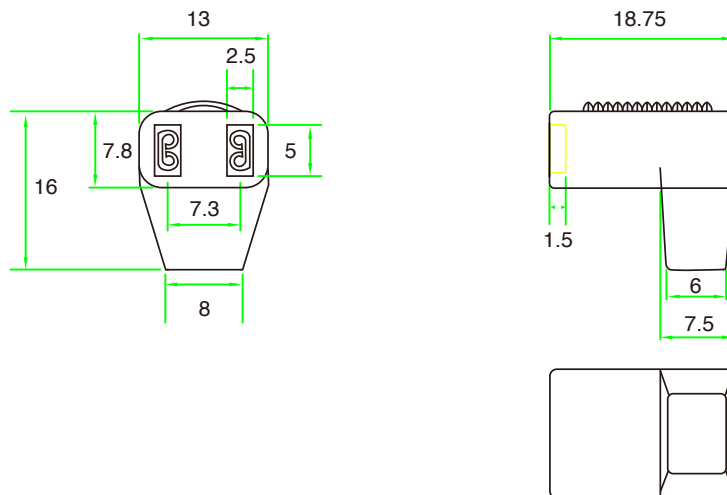

Fan Power Cords

General Specifications

- 1) A2 (180°) : 600/1,000/2,000/3,000 (mm)
- 2) B2 (45°) : 1,000 (mm)
- 3) C2 (90°) : 600/1,000 (mm)

*All the length can be customized. Contact us for more.

Specifications

Model NO.	Style	Remarks	Length (mm)
A2	180°	A2-06	600
		A2-10	1,000
		A2-20	2,000
		A2-30	3,000
B2	45°	B2-10	1,000
C2	90°	C2-06	600
		C2-10	1,000

Dimensions:mm

Dimensions:mm

B2 (45°)

B2-10

C2 (90°)

C2-06

C2-10