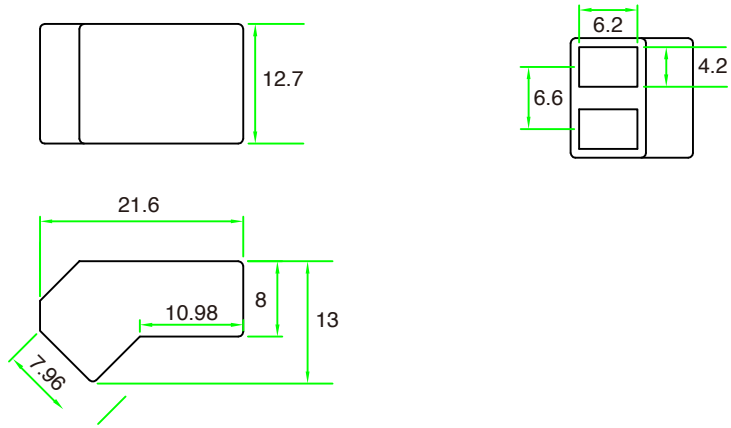

Fan Power Cords

General Specifications

- 1) A2 (180°) : 600/1,000/2,000/3,000 (mm)
- 2) B2 (45°) : 1,000 (mm)
- 3) C2 (90°) : 600/1,000 (mm)

*All the length can be customized. Contact us for more.

Specifications

Model NO.	Style	Remarks	Length (mm)
A2	180°	A2-06	600
		A2-10	1,000
		A2-20	2,000
		A2-30	3,000
B2	45°	B2-10	1,000
C2	90°	C2-06	600
		C2-10	1,000

Dimensions:mm

Dimensions:mm

B2 (45°)

B2-10

C2 (90°)

C2-06

C2-10