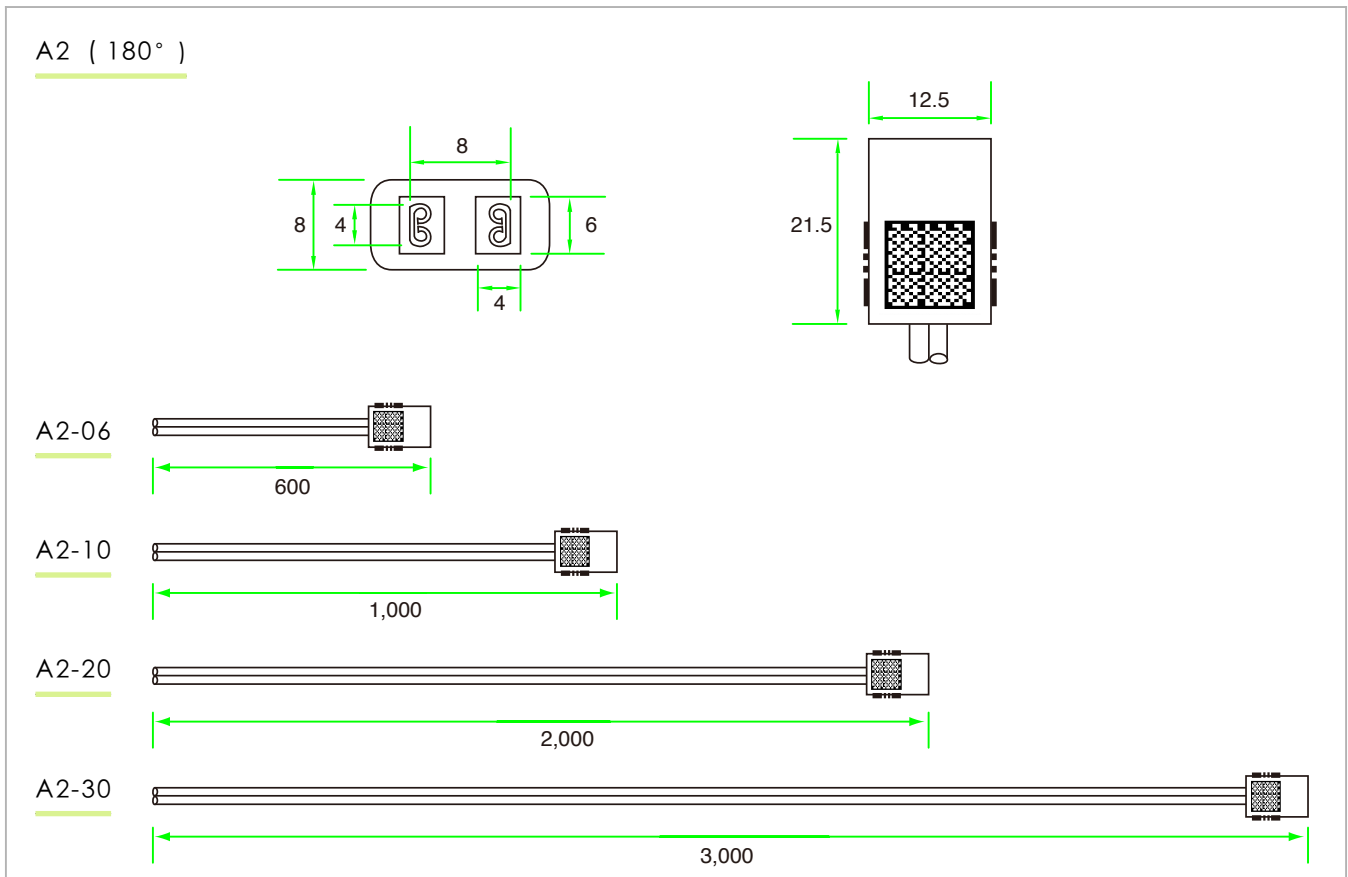

Fan Power Cords

General Specifications

- 1) A2 (180°) : 600/1,000/2,000/3,000 (mm)
- 2) B2 (45°) : 1,000 (mm)
- 3) C2 (90°) : 600/1,000 (mm)

*All the length can be customized. Contact us for more.

Specifications

Model NO.	Style	Remarks	Length (mm)
A2	180°	A2-06	600
		A2-10	1,000
		A2-20	2,000
		A2-30	3,000
B2	45°	B2-10	1,000
C2	90°	C2-06	600
		C2-10	1,000

Dimensions:mm

Dimensions:mm

B2 (45°)

B2-10

C2 (90°)

C2-06

C2-10